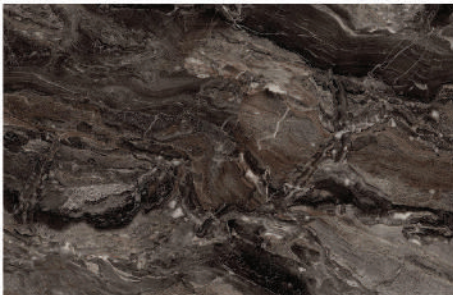

TABLE TOP STYLE

PALADINA