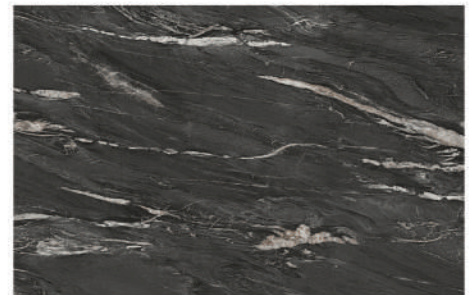

TABLE TOP STYLE

LETIZIA